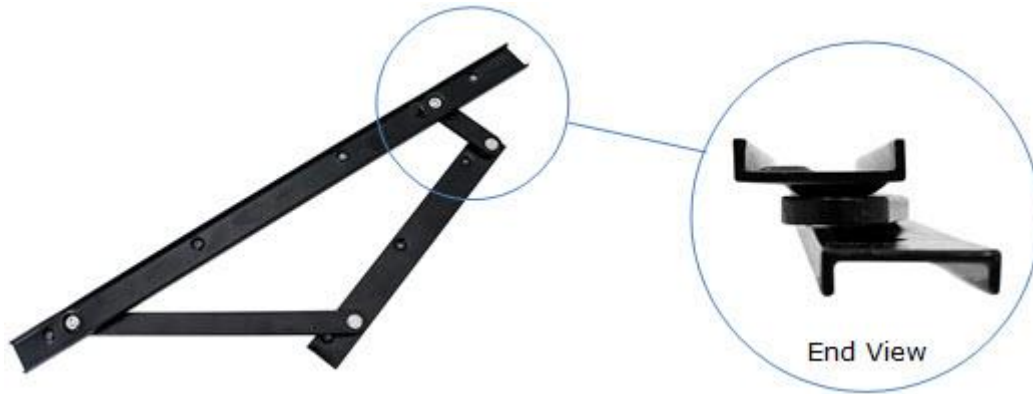

Interlock CHH Stays

All CHH Stays

- Available in four sizes to cater for top hung sashes up to 1200mm height and 16kg in weight
- Designed to fit cavity 30 ±1mm X 20 ±1mm
- Black powder-coated finish

Part Number	Description	Length	Max Sash Height	Opening Angle	Max Sash Weight
P362B	240 CHH Std Friction Stay	240mm	800mm	40°	8kg
P363B	330 CHH Std Friction Stay	330mm	1000mm	38°	10kg
P364B	430 CHH Std Friction Stay	430mm	1200mm	28°	16kg
P568B	440 CHH HD Stay	440mm	800mm	20°	16kg